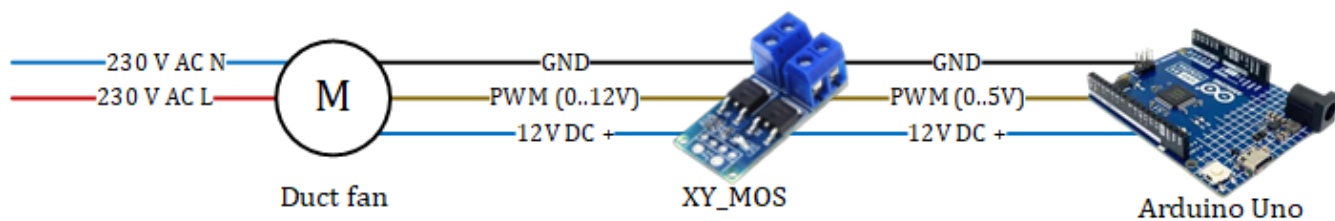

# LamaPLC: Duct controller for building automation

From:

<http://lamaplc.com/> - **lamaPLC**

Permanent link:

[http://lamaplc.com/doku.php?id=automation:lama\\_duct\\_1](http://lamaplc.com/doku.php?id=automation:lama_duct_1)